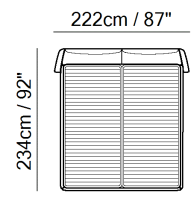

■ Vers. L12

■ Vers. L12

■ Vers. L12

ESQUEMAS

L11

L11

L14

L14

## NOTAS

- O modelo só está disponível em couro Top Grain e tecido.
- --- Bed with split mesh in different sizes.
- --- MESH DIMENSION:
- Vers. L11: 160 x 200 cm (63 x 79 inch)
- Vers. L12: 180 x 200 cm (71 x 79 inch)
- Vers. L13: 153 x 203 cm
- Vers. L14: 193 x 203 cm
- --- When in leather: to be ordered in one covering only
- --- When in fabric: to be ordered in two coverings:
- --- 1st covering: frame, front and back panel of the headboard to order in fabric in any color and article of the fabric collection
- --- 2nd covering: side panel of the headboard to order in leather in any color of the article Le Mans only or in fabric (same cover code as 1st covering)