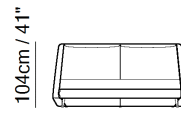

■ Vers. L12

■ Vers. L12

■ Vers. L12

ESQUEMAS

L11

L11

L14

L14

## NOTAS

- O modelo só está disponível em couro Top Grain e tecido.
- --- Bed with split mesh in different sizes.
- --- MESH DIMENSION:
- Vers. L11: 160 x 200 cm (63 x 79 inch)
- Vers. L12: 180 x 200 cm (71 x 79 inch)
- Vers. L13: 153 x 203 cm
- Vers. L14: 193 x 203 cm
- --- When in leather: to be ordered in one covering only
- --- When in fabric: to be ordered in two coverings:
- --- 1st covering: frame, front and back panel of the headboard to order in fabric in any color and article of the fabric collection
- --- 2nd covering: side panel of the headboard to order in leather in any color of the article Le Mans only or in fabric (same cover code as 1st covering)