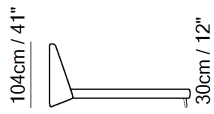

■ Vers. L12

■ Vers. L12

■ Vers. L12

ESQUEMAS

L11

L11

L14

L14

## NOTAS

- O modelo só está disponível em couro Top Grain e tecido.
- --- Bed with split mesh in different sizes.
- --- MESH DIMENSION:
- Vers. L11: 160 x 200 cm (63 x 79 inch)
- Vers. L12: 180 x 200 cm (71 x 79 inch)
- Vers. L13: 153 x 203 cm
- Vers. L14: 193 x 203 cm
- --- When in leather: to be ordered in one covering only
- --- When in fabric: to be ordered in two coverings:
- --- 1st covering: frame, front and back panel of the headboard to order in fabric in any color and article of the fabric collection
- --- 2nd covering: side panel of the headboard to order in leather in any color of the article Le Mans only or in fabric (same cover code as 1st covering)