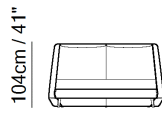

■ Vers. L12

■ Vers. L12

■ Vers. L12

ESQUEMAS

L11

L11

L14

L14

## NOTAS

- O modelo só está disponível em couro Top Grain e tecido.
- --- Bed with split mesh in different sizes.
- --- MESH DIMENSION:
- Vers. L11: 160 x 200 cm (63 x 79 inch)
- Vers. L12: 180 x 200 cm (71 x 79 inch)
- Vers. L13: 153 x 203 cm
- Vers. L14: 193 x 203 cm
- --- When in leather: to be ordered in one covering only
- --- When in fabric: to be ordered in two coverings:
- --- 1st covering: frame, front and back panel of the headboard to order in fabric in any color and article of the fabric collection
- --- 2nd covering: side panel of the headboard to order in leather in any color of the article Le Mans only or in fabric (same cover code as 1st covering)