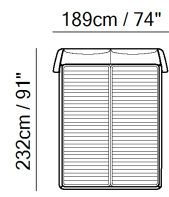

■ Vers. L12

■ Vers. L12

■ Vers. L12

ESQUEMAS

L11

L11

L14

L14

## NOTAS

- O modelo só está disponível em couro Top Grain e tecido.
- --- Bed with split mesh in different sizes.
- --- MESH DIMENSION:
- Vers. L11: 160 x 200 cm (63 x 79 inch)
- Vers. L12: 180 x 200 cm (71 x 79 inch)
- Vers. L13: 153 x 203 cm
- Vers. L14: 193 x 203 cm
- --- When in leather: to be ordered in one covering only
- --- When in fabric: to be ordered in two coverings:
- --- 1st covering: frame, front and back panel of the headboard to order in fabric in any color and article of the fabric collection
- --- 2nd covering: side panel of the headboard to order in leather in any color of the article Le Mans only or in fabric (same cover code as 1st covering)