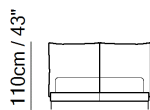

■ Vers. L52

■ Vers. L52

■ Vers. L52

ESQUEMAS

L51

L51

L54

L54

NOTAS

- O modelo só está disponível em couro Top Grain e tecido.
- --- Bed with wooden panel in different sizes.
- --- Wood Panel Dimensions:
- --- Vers L51: bed wood with base panel 160x200
- --- Vers L52: bed wood with base panel 180x200
- --- Vers L53: bed wood with base panel 152X200 (US Queen Size = 61 x 81 inch)
- --- Vers L54: bed wood with base panel 193x200 (US King Size = 77 x 81 inch)
- Pés disponíveis nas cores metal 79 (Preto mat)