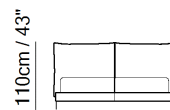

■ Vers. L52

■ Vers. L52

■ Vers. L52

ESQUEMAS

L51

L51

L54

L54

NOTAS

- O modelo só está disponível em couro Top Grain e tecido.
- --- Bed with wooden panel in different sizes.
- --- Wood Panel Dimensions:
- --- Vers L51: bed wood with base panel 160x200
- --- Vers L52: bed wood with base panel 180x200
- --- Vers L53: bed wood with base panel 152X200 (US Queen Size = 61 x 81 inch)
- --- Vers L54: bed wood with base panel 193x200 (US King Size = 77 x 81 inch)
- Pés disponíveis nas cores metal 79 (Preto mat)