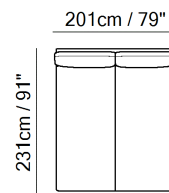

■ Vers. L52

■ Vers. L52

■ Vers. L52

ESQUEMAS

L51

L51

L54

L54

NOTAS

- O modelo só está disponível em couro Top Grain e tecido.
- --- Bed with wooden panel in different sizes.
- --- Wood Panel Dimensions:
- --- Vers L51: bed wood with base panel 160x200
- --- Vers L52: bed wood with base panel 180x200
- --- Vers L53: bed wood with base panel 152X200 (US Queen Size = 61 x 81 inch)
- --- Vers L54: bed wood with base panel 193x200 (US King Size = 77 x 81 inch)
- Pés disponíveis nas cores metal 79 (Preto mat)