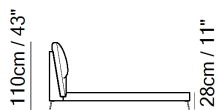

■ Vers. L52

■ Vers. L52

■ Vers. L52

ESQUEMAS

L51

L51

L54

L54

NOTAS

- O modelo só está disponível em couro Top Grain e tecido.
- --- Bed with wooden panel in different sizes.
- --- Wood Panel Dimensions:
- --- Vers L51: bed wood with base panel 160x200
- --- Vers L52: bed wood with base panel 180x200
- --- Vers L53: bed wood with base panel 152X200 (US Queen Size = 61 x 81 inch)
- --- Vers L54: bed wood with base panel 193x200 (US King Size = 77 x 81 inch)
- Pés disponíveis nas cores metal 79 (Preto mat)