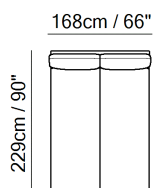

■ Vers. L52

■ Vers. L52

■ Vers. L52

ESQUEMAS

L51

L51

L54

L54

NOTAS

- O modelo só está disponível em couro Top Grain e tecido.
- --- Bed with wooden panel in different sizes.
- --- Wood Panel Dimensions:
- --- Vers L51: bed wood with base panel 160x200
- --- Vers L52: bed wood with base panel 180x200
- --- Vers L53: bed wood with base panel 152X200 (US Queen Size = 61 x 81 inch)
- --- Vers L54: bed wood with base panel 193x200 (US King Size = 77 x 81 inch)
- Pés disponíveis nas cores metal 79 (Preto mat)