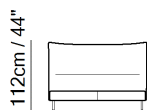

■ Vers. L12

■ Vers. L12

■ Vers. L12

ESQUEMAS

L51

L51

L54

L54

NOTAS

- O modelo só está disponível em couro Top Grain e tecido.
- --- When the model is ordered in leather-fabric mix, back side of the headboard is in fabric.
- --- Bed with wooden panel in different sizes.
- --- Wood Panel Dimensions:
- --- Vers L51: bed wood with base panel 160x200
- --- Vers L52: bed wood with base panel 180x200
- --- Vers L53: bed wood with base panel 152X200 (US Queen Size = 61 x 81 inch)
- --- Vers L54: bed wood with base panel 193x200 (US King Size = 77 x 81 inch)
- Pés disponíveis nas cores metal 78 (Preto Brilhante)