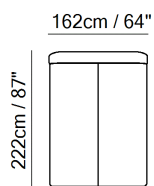

■ Vers. L12

■ Vers. L12

■ Vers. L12

ESQUEMAS

L51

L51

L54

L54

NOTAS

- O modelo só está disponível em couro Top Grain e tecido.
- --- When the model is ordered in leather-fabric mix, back side of the headboard is in fabric.
- --- Bed with wooden panel in different sizes.
- --- Wood Panel Dimensions:
- --- Vers L51: bed wood with base panel 160x200
- --- Vers L52: bed wood with base panel 180x200
- --- Vers L53: bed wood with base panel 152X200 (US Queen Size = 61 x 81 inch)
- --- Vers L54: bed wood with base panel 193x200 (US King Size = 77 x 81 inch)
- Pés disponíveis nas cores metal 78 (Preto Brilhante)