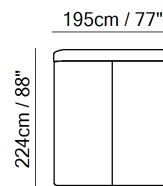

■ Vers. L12

■ Vers. L12

■ Vers. L12

ESQUEMAS

L51

L51

L54

L54

NOTAS

- O modelo só está disponível em couro Top Grain e tecido.
- --- When the model is ordered in leather-fabric mix, back side of the headboard is in fabric.
- --- Bed with wooden panel in different sizes.
- --- Wood Panel Dimensions:
- --- Vers L51: bed wood with base panel 160x200
- --- Vers L52: bed wood with base panel 180x200
- --- Vers L53: bed wood with base panel 152X200 (US Queen Size = 61 x 81 inch)
- --- Vers L54: bed wood with base panel 193x200 (US King Size = 77 x 81 inch)
- Pés disponíveis nas cores metal 78 (Preto Brilhante)