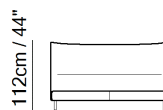

■ Vers. L12

■ Vers. L12

■ Vers. L12

ESQUEMAS

L51

L51

L54

L54

NOTAS

- O modelo só está disponível em couro Top Grain e tecido.
- --- When the model is ordered in leather-fabric mix, back side of the headboard is in fabric.
- --- Bed with wooden panel in different sizes.
- --- Wood Panel Dimensions:
- --- Vers L51: bed wood with base panel 160x200
- --- Vers L52: bed wood with base panel 180x200
- --- Vers L53: bed wood with base panel 152X200 (US Queen Size = 61 x 81 inch)
- --- Vers L54: bed wood with base panel 193x200 (US King Size = 77 x 81 inch)
- Pés disponíveis nas cores metal 78 (Preto Brilhante)