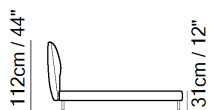

■ Vers. L12

■ Vers. L12

■ Vers. L12

ESQUEMAS

L51

L51

L54

L54

NOTAS

- O modelo só está disponível em couro Top Grain e tecido.
- --- When the model is ordered in leather-fabric mix, back side of the headboard is in fabric.
- --- Bed with wooden panel in different sizes.
- --- Wood Panel Dimensions:
- --- Vers L51: bed wood with base panel 160x200
- --- Vers L52: bed wood with base panel 180x200
- --- Vers L53: bed wood with base panel 152X200 (US Queen Size = 61 x 81 inch)
- --- Vers L54: bed wood with base panel 193x200 (US King Size = 77 x 81 inch)
- Pés disponíveis nas cores metal 78 (Preto Brilhante)