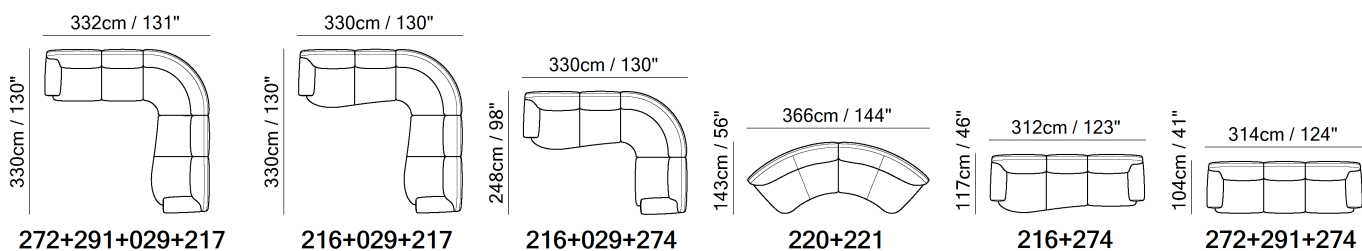

EXEMPLOS DE COMPOSIÇÃO