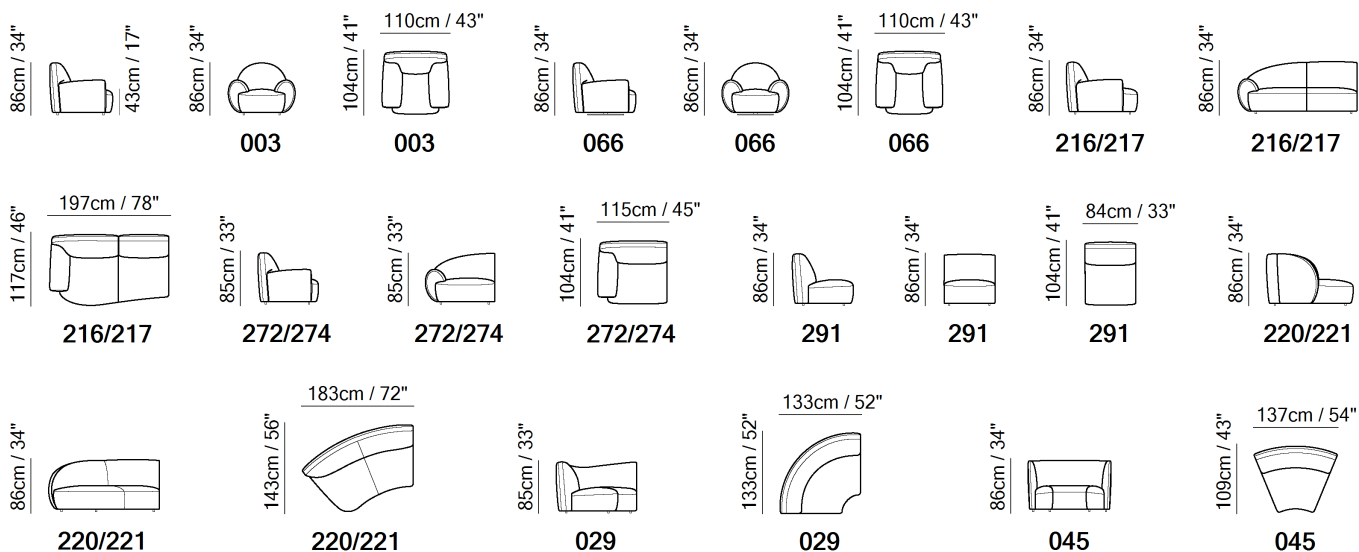

■ Vers. 272+274

■ Vers. 272+291+274

■ Vers. 272+274

## ESQUEMAS

APARÊNCIA ESTÉTICA

Devido à elasticidade do revestimento, a natureza da textura interna e ao design visual em relação ao conforto do produto, o modelo pode apresentar diferentes níveis de ondulações ou plissados.

NOTAS

- --- Designed by Karim Rashid.
- --- Date of launch: 2024.
- --- Memoria made of soft curves and sinuous lines, wants to emphasize the beauty of the encounter and the sweet fluidity of human relationships.
- O modelo em couro é disponível a partir da categoria 25 (Status).
- --- Seat and back cushions in high density polyurethane foam.
- --- Modular sofa available in linear and sectional versions with a soft and wavy corner (vers.029). Memoria is available with a sophisticated terminal version (vers. 220/221) and an organically sinuous three-seater with one arm version that provides 2 different seat depths (vers 216/217).
- Lateral do sofá revestido
- --- Removable hooks on each seating module.
- --- 4cm hidden metal feet with anti-scratch and non-slip rubbers.